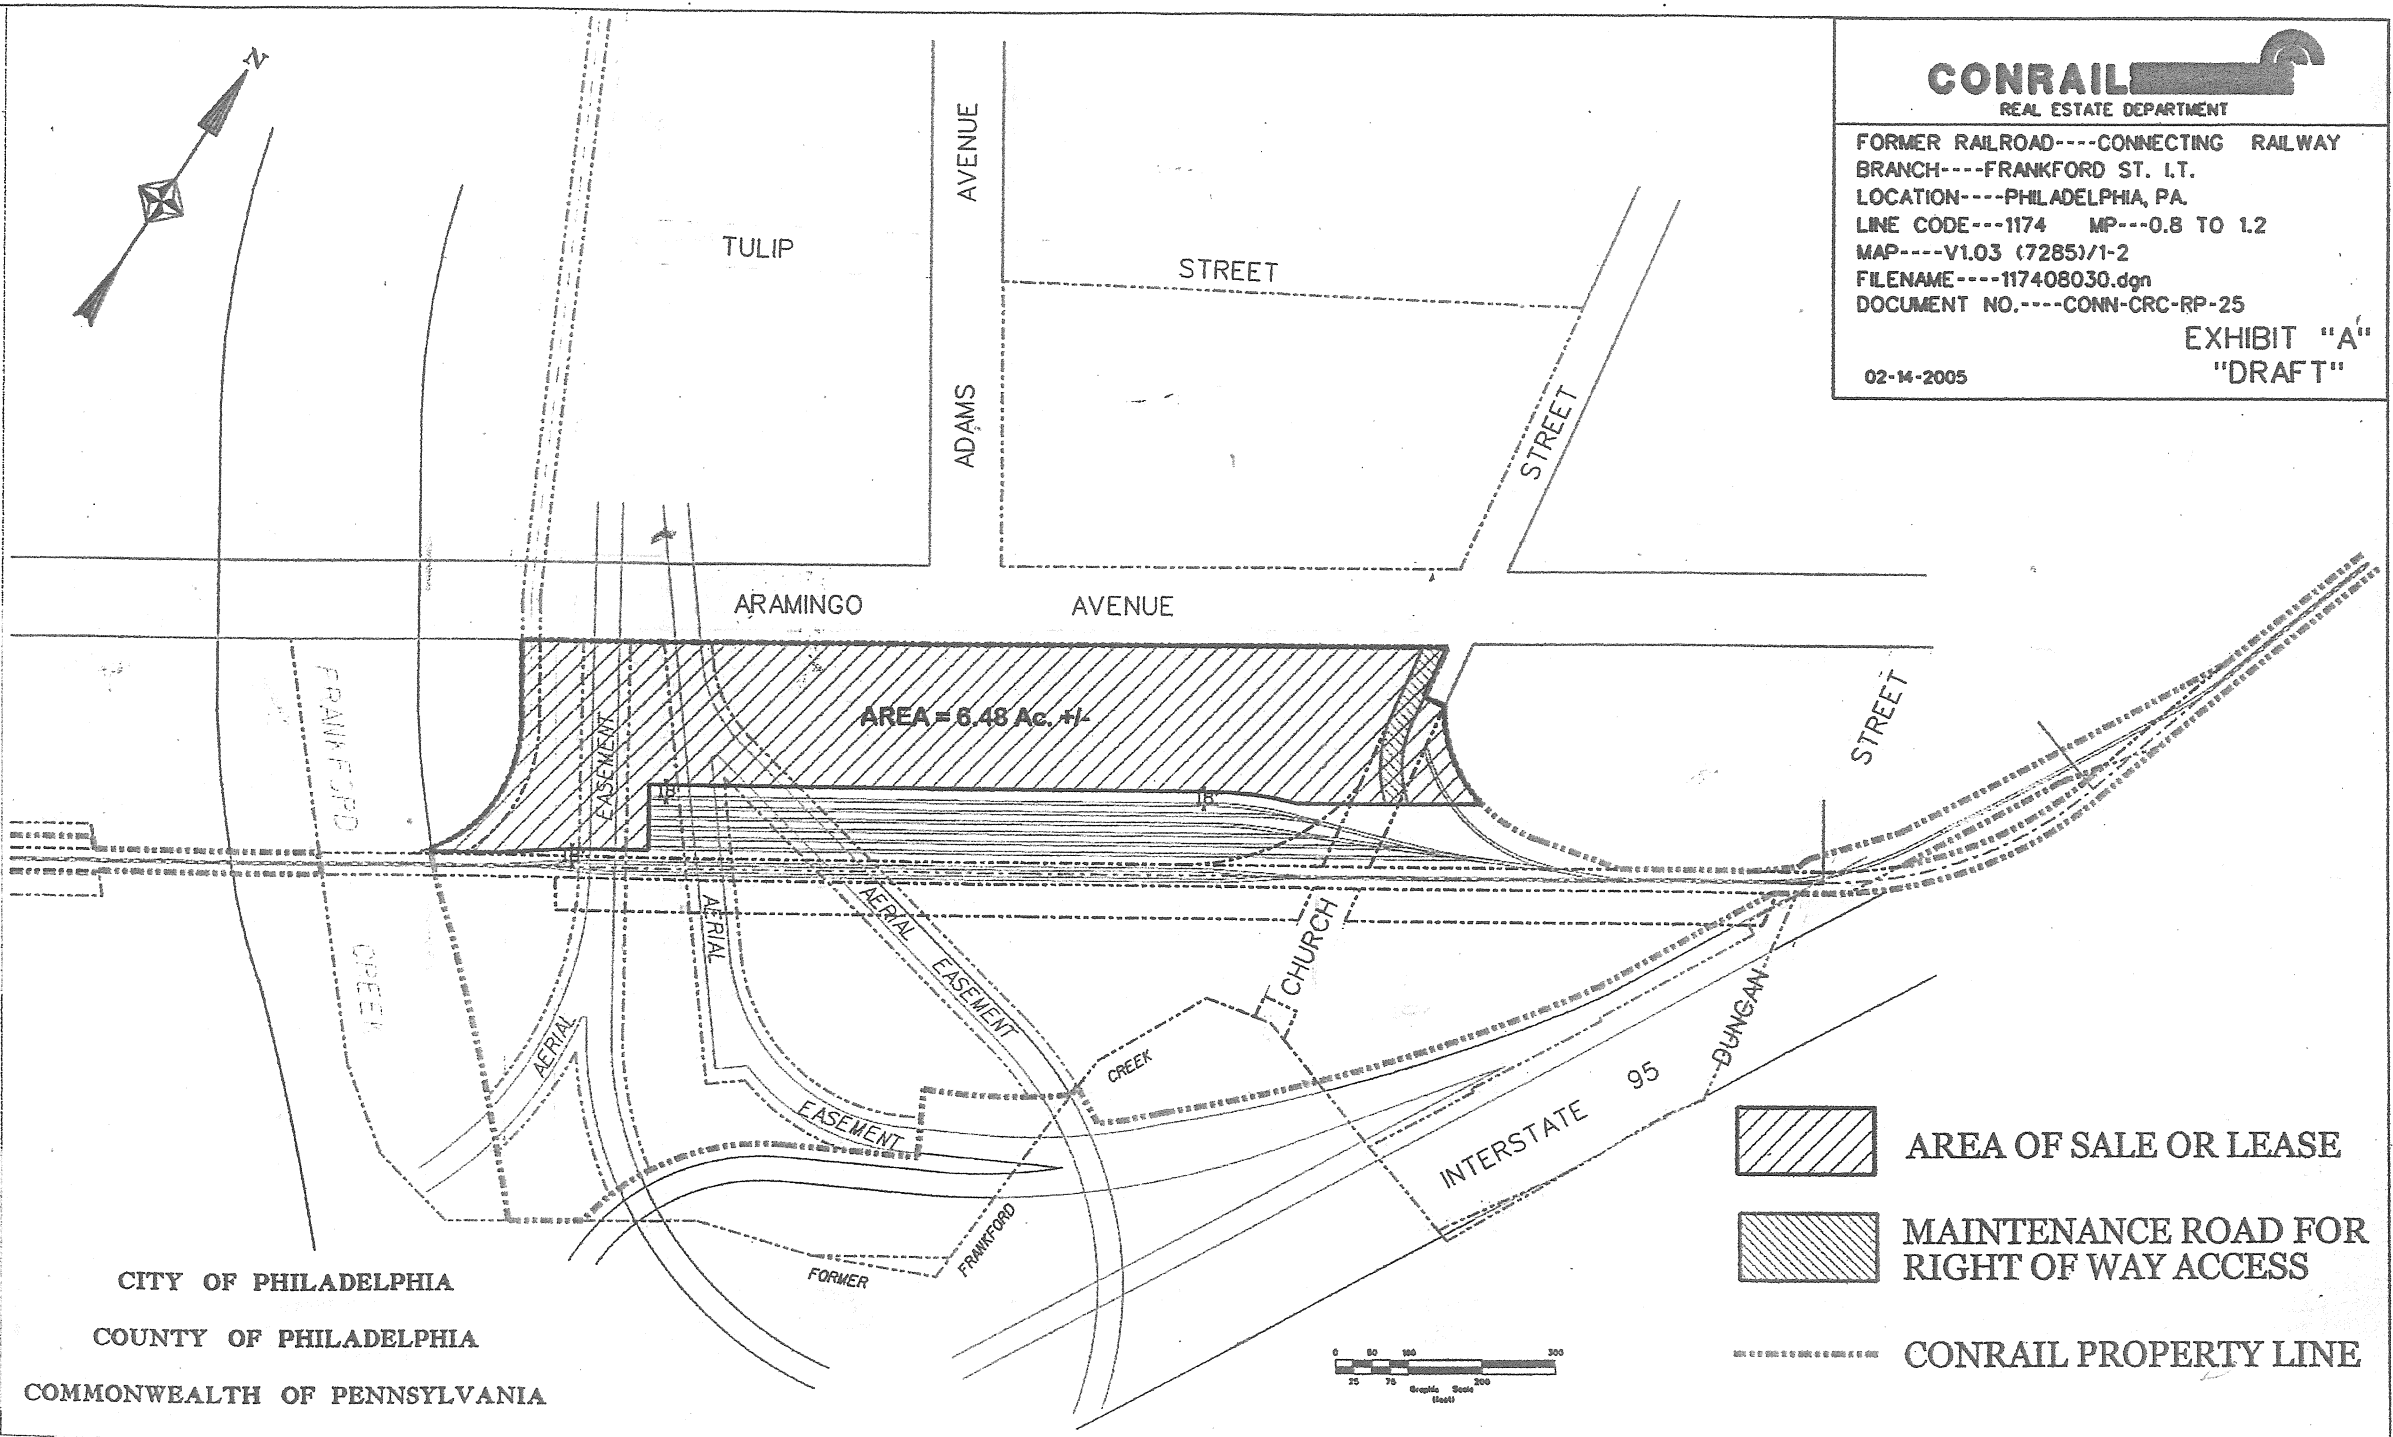

FORMER RAILROAD---CONNECTING RAILWAY
BRANCH---FRANKFORD ST. I.T.
LOCATION---PHILADELPHIA, PA.
LINE CODE---1174 MP---0.8 TO 1.2
MAP---V1.03 (7285)/1-2
FILENAME---117408030.dgn
DOCUMENT NO.---CONN-CRC-RP-25

EXHIBIT "A"
"DRAFT"

02-14-2005

CITY OF PHILADELPHIA
COUNTY OF PHILADELPHIA
COMMONWEALTH OF PENNSYLVANIA